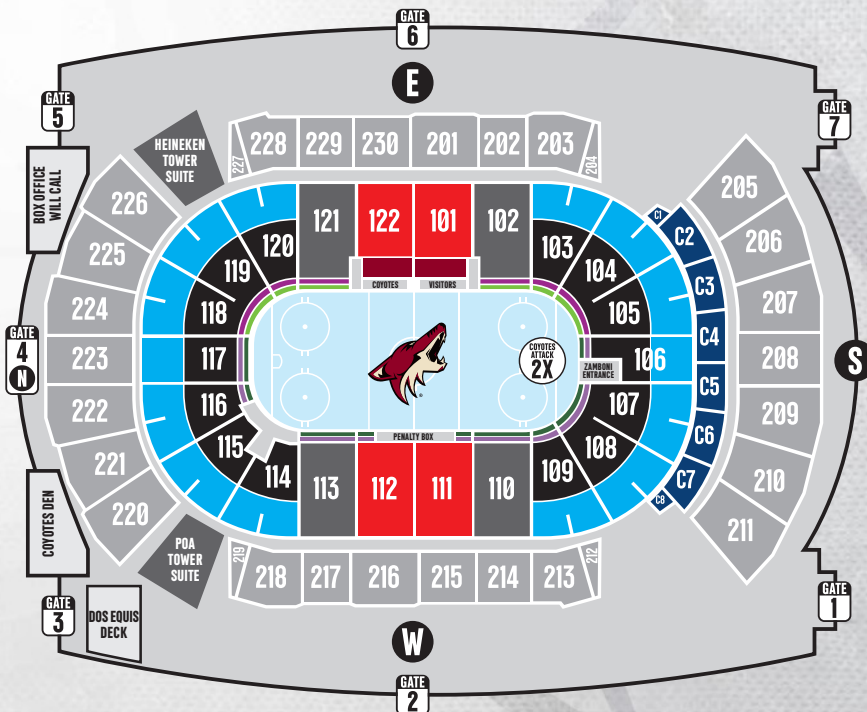

ARIZONA COYOTES

GROUPS

DRIVEN BY SuperShuttle

PRESENT

SUN DEVIL HOCKEY

SUN DEVIL HOCKEY AT GILA RIVER ARENA DESERT HOCKEY CLASSIC

FRIDAY, DEC. 28, 2018

Minnesota-Duluth
- vs -
Minnesota State
4:30 PM

ASU Hockey
- vs -
Clarkson
7:30 PM

SAME TICKET VALID FOR BOTH GAMES

SATURDAY, DEC. 29, 2018

Clarkson
- vs -
Minn-Duluth/Minn State
4:30 PM

ASU Hockey
- vs -
Minn-Duluth/Minn State
7:30 PM

SAME TICKET VALID FOR BOTH GAMES

18 19

SAVE WITH 10 OR MORE ASU GROUP PRICING

	GROUP PRICE*	GATE PRICE*
BMW Lounge Row A ●	\$94.00	\$99.00
Glass Seats Row A	\$75.00	\$80.00
BMW Lounge Row B ●	\$85.00	\$90.00
BMW Lounge Rows C-H ●	\$75.00	\$80.00
Premium Row B	\$65.00	\$70.00
Lower Level Center Straights	\$45.00	\$50.00
Suite Level Club (as necessary)	\$40.00	\$45.00
Lower Level Sides	\$27.00	\$32.00
Lower Level Ends	\$22.00	\$27.00
Lower Level Ends Row Q+	\$22.00	\$27.00

● Includes All Inclusive BMW Lounge Access

All prices Subject to change A facility fee is included per ticket

GILA RIVER
ARENA

FOR MORE INFORMATION OR TO ORDER:

480-563-PUCK (7825) | ArizonaCoyotes.com